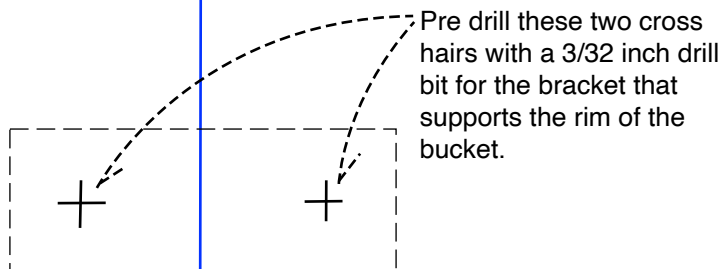

Automatic Waterer Template

To find complete assembly instructions go to:
www.cottonwoodhollowhomestead.com/automaticwatererassemblyinstructions or scan the QR code to get started!

The red line will be where the rim of your bucket is placed when the waterer is finished. You can adjust the template up or down until you establish how high off the ground you want your bucket to be positioned.