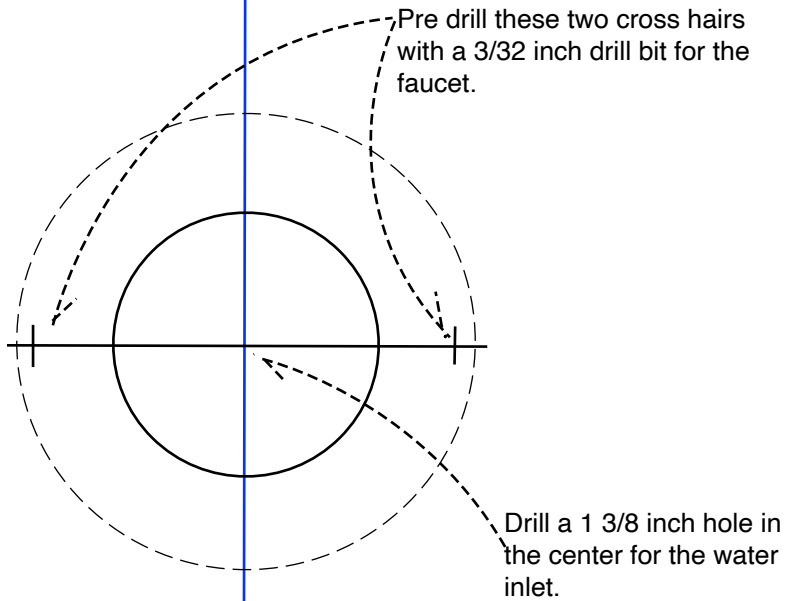

Automatic Waterer Template

To find complete assembly instructions go to:
www.cottonwoodhollowhomestead.com/automaticwatererassemblyinstructions or scan the QR code to get started!

The red line will be where the rim of your bucket is placed when the waterer is finished. You can adjust the template up or down until you establish how high off the ground you want your bucket to be positioned.