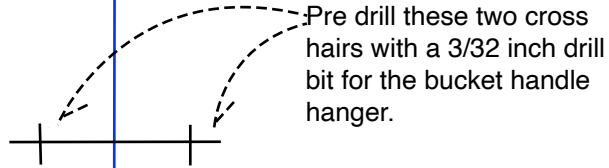

Automatic Waterer Template

To find complete assembly instructions go to:
www.cottonwoodhollowhomestead.com/automaticwatererassemblyinstructions or scan the QR code to get started!

The red line will be where the rim of your bucket is placed when the waterer is finished. You can adjust the template up or down until you establish how high off the ground you want your bucket to be positioned.